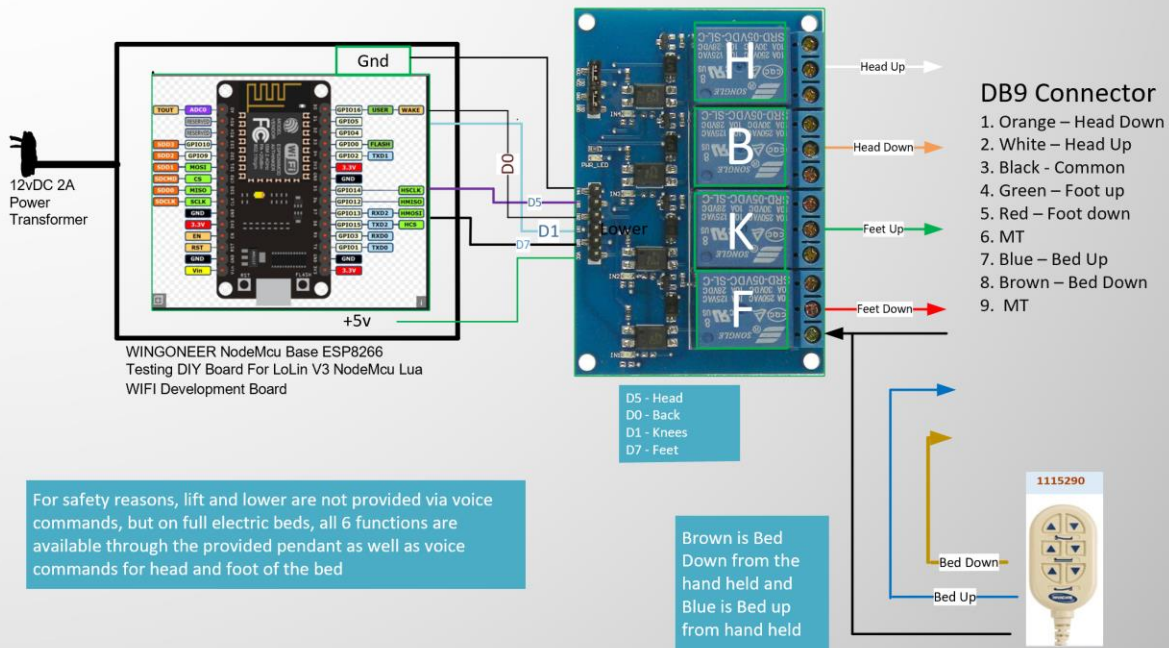

# **Gordy Foster Project – Detailed view (v1)**

By Bill Weis

Requirements:

1. Be able to voice control his adjustable bed

Solution – High Level:

1. Designed a voice activated bed controller which gave Gordy the ability to control the Head Up and Head Down as well as Foot Up and Foot Down functions of his adjustable bed. We also provided the means for all 6 functions including Bed Up and Bed Down to be manually controlled. He can control the bed using Alexa as well as the Google mini.

## **Details of the Solution**

**1 – Voice Control his bed** – Gordy has an adjustable bed which is controlled by an hand remote. This bed is a full electric Invacare 6-function bed which includes Head Up, Head Down, Foot Up, Foot Down, Bed Up and Bed Down. For safety reasons, Bed Up and Bed Down require use of the provided hand held remote. The other 4 functions of Head Up/Down and Foot Up/Down can be controlled using the provided hand held remote as well as by voice commands. The voice commands can be issued through Alexa as well as through the Google Mini we provided. The benefit of being able to voice control the bed via either smart speaker is redundancy as well as to be able to compare the performance of Alexa vs Google.

Here is a Visio diagram of the solution.

**Voice Controlled Bed Controller for Gordy Foster, mechanical relays to drive the Full Electric bed Invacare bed. It has a manual remote for Lift and Lower (Invacare 1115290 that connects to an RJ50 in the top cover)**  
**Bill Weis 6-15-2020**  
**S/N 20070.02**